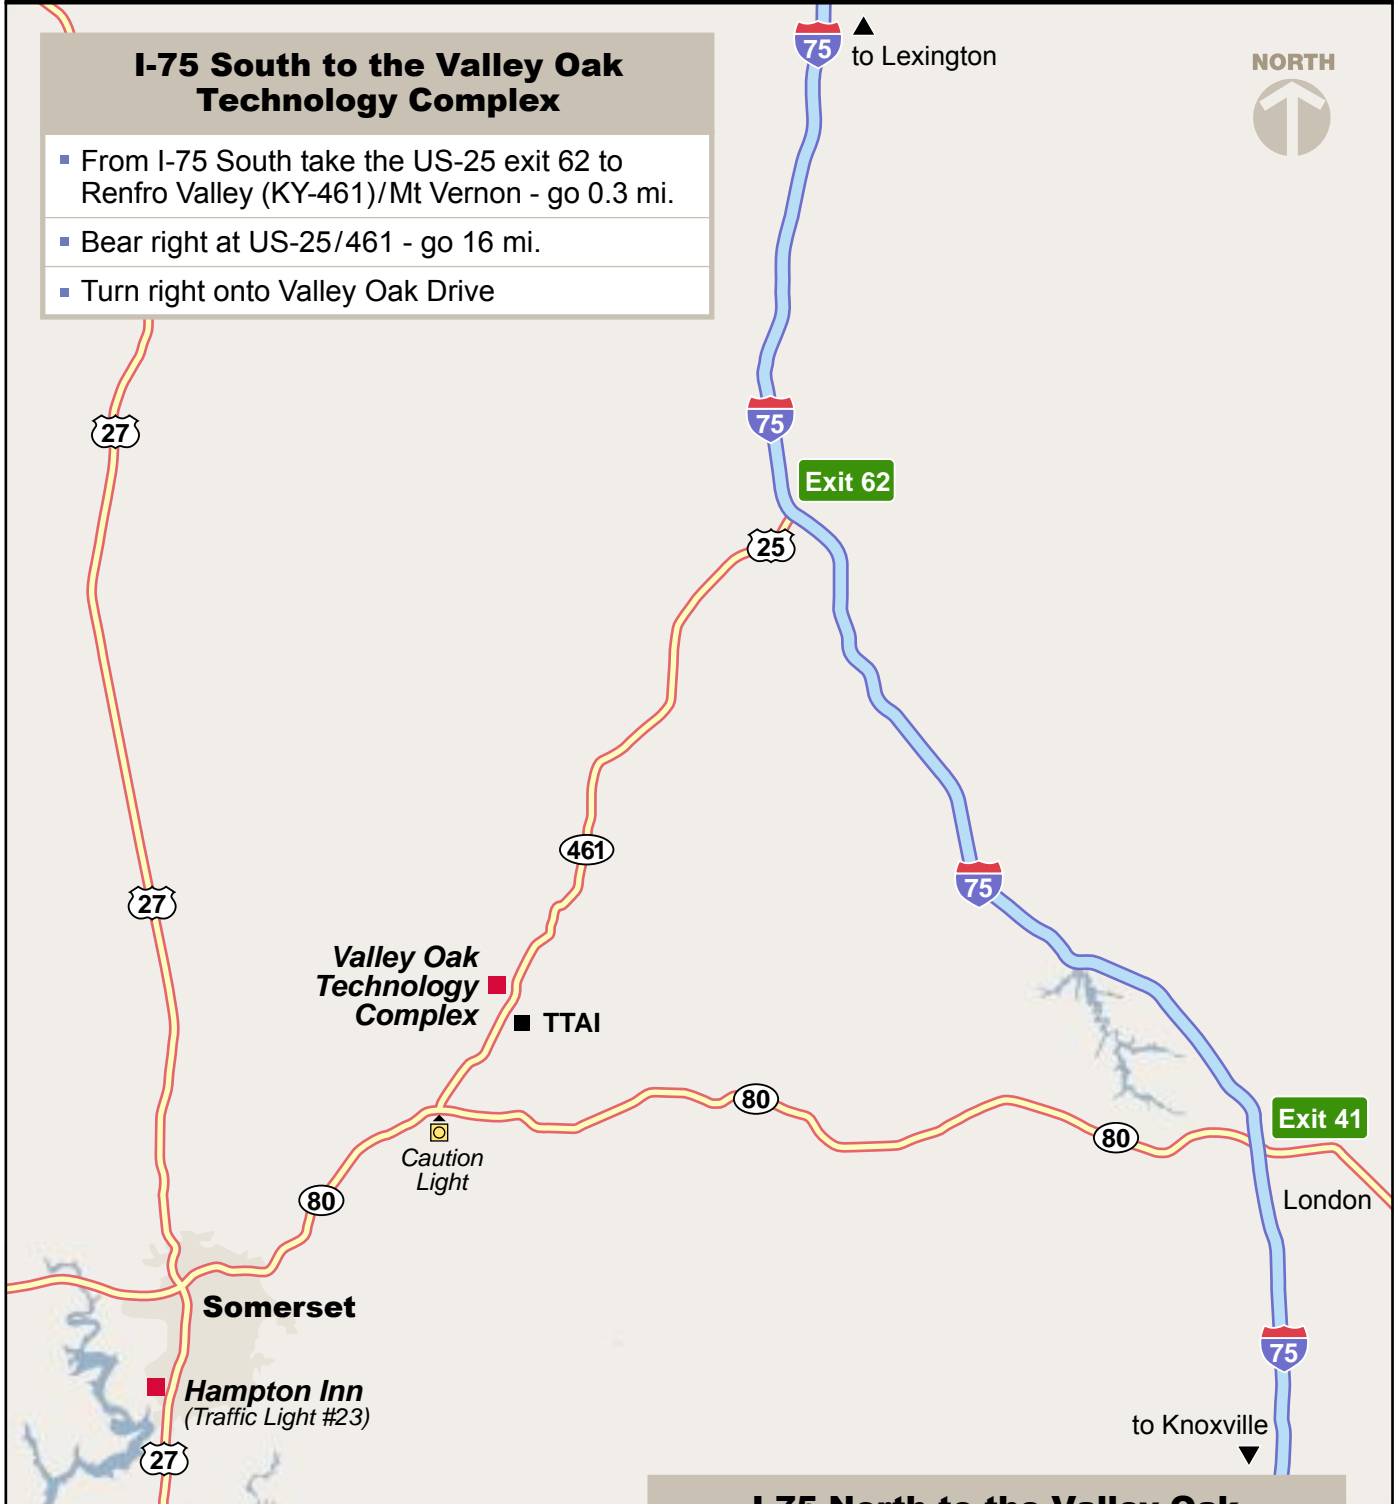

Lexington Blue Grass Airport to Interstate 75 South

- Lexington Blue Grass Airport to Interstate 75 South**
- Head southwest from Terminal Dr. - go 0.5 mi.
 - Turn right onto Man O War Blvd. - go approx. 15 mi.
 - Bear right into the I-75 entry ramp - go 46 mi.

Directions to the Valley Oak Technology Complex

I-75 South to the Valley Oak Technology Complex

- From I-75 South take the US-25 exit 62 to Renfro Valley (KY-461)/Mt Vernon - go 0.3 mi.
- Bear right at US-25/461 - go 16 mi.
- Turn right onto Valley Oak Drive

I-75 North to the Valley Oak Technology Complex

- From I-75 North take the KY-80 exit 41 to Somerset/London - go 0.2 mi.
- Turn left at KY-80 E - go 21.9 mi.
- Turn right at caution light onto KY-461 - go 1.9 mi.
- Turn left onto Valley Oak Drive