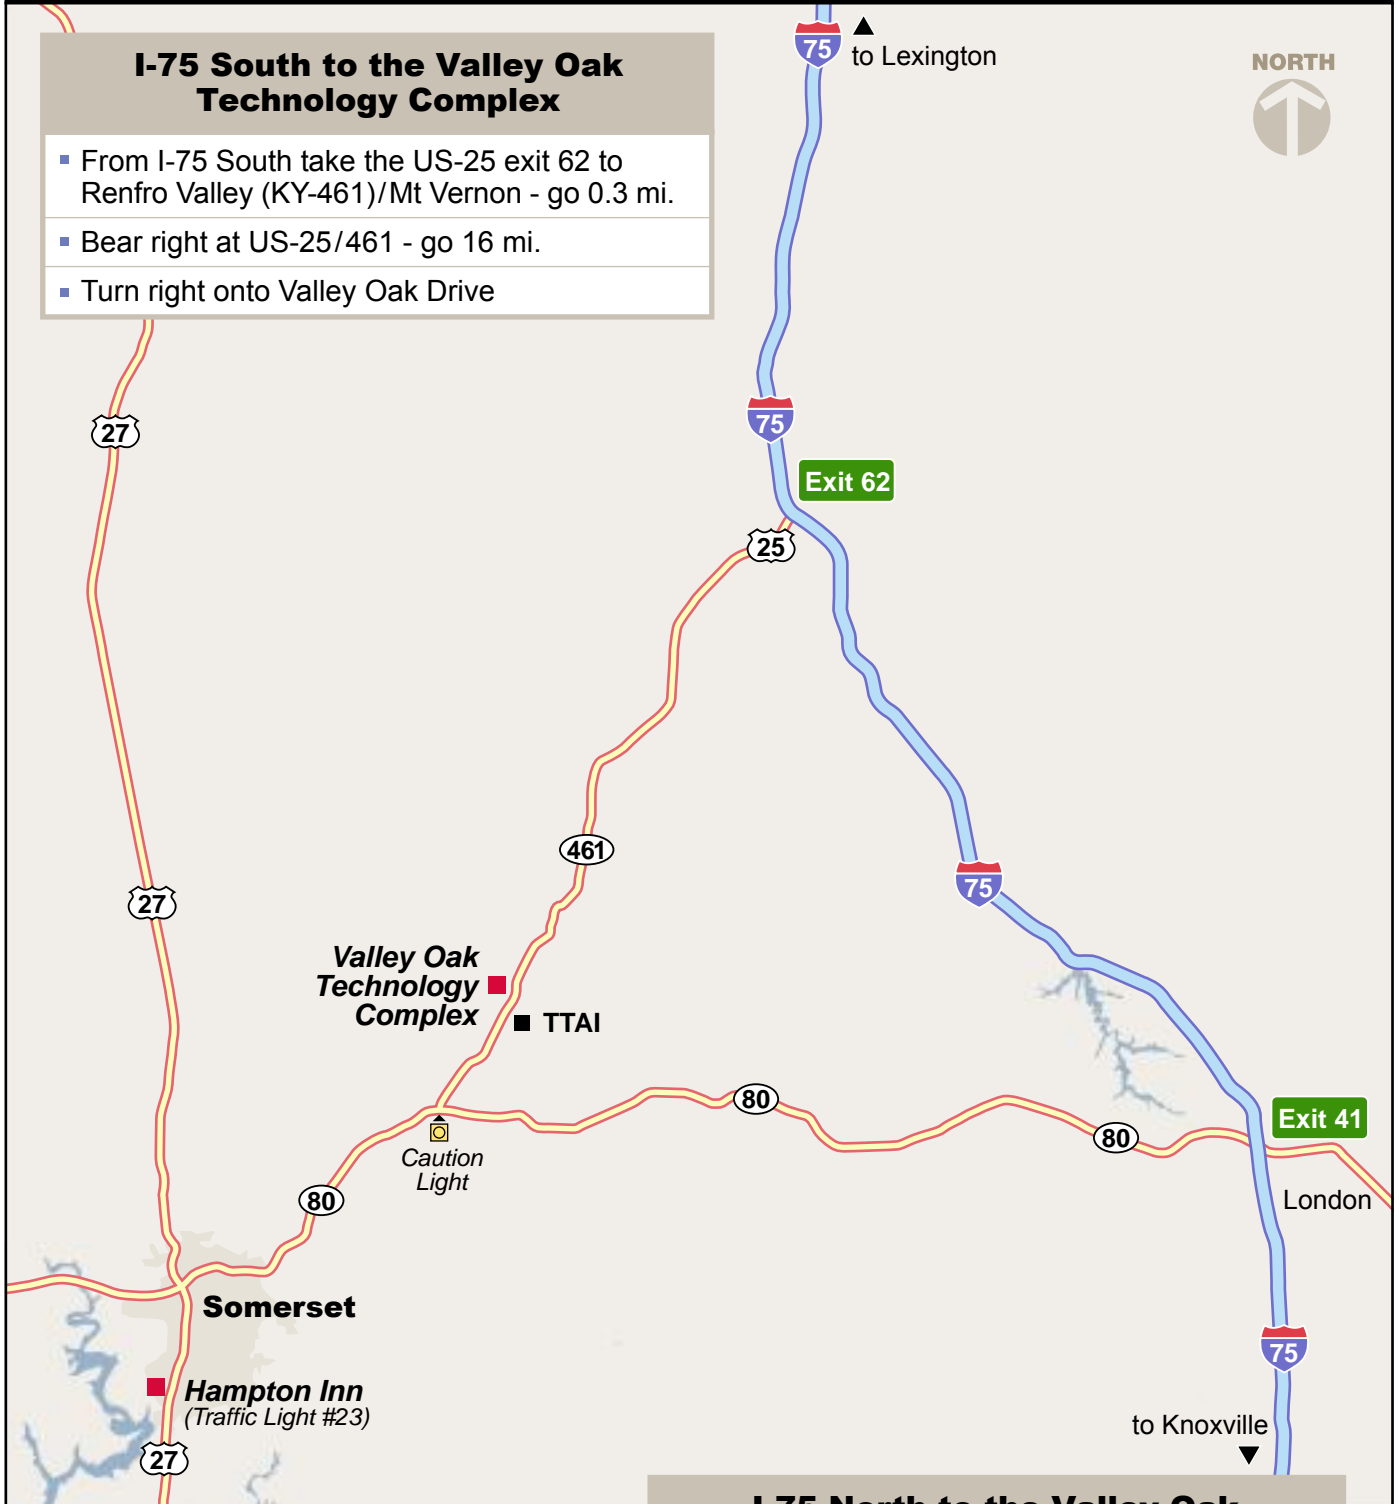

Lexington Blue Grass Airport to Interstate 75 South

- Lexington Blue Grass Airport to Interstate 75 South**
- Head southwest from Terminal Dr. - go 0.5 mi.
 - Turn right onto Man O War Blvd. - go approx. 15 mi.
 - Bear right into the I-75 entry ramp - go 46 mi.

Directions to the Valley Oak Technology Complex

I-75 South to the Valley Oak Technology Complex

- From I-75 South take the US-25 exit 62 to Renfro Valley (KY-461)/Mt Vernon - go 0.3 mi.
- Bear right at US-25/461 - go 16 mi.
- Turn right onto Valley Oak Drive

I-75 North to the Valley Oak Technology Complex

- From I-75 North take the KY-80 exit 41 to Somerset/London - go 0.2 mi.
- Turn left at KY-80 E - go 21.9 mi.
- Turn right at caution light onto KY-461 - go 1.9 mi.
- Turn left onto Valley Oak Drive

Knoxville McGhee Tyson Airport to I-75 North to Somerset, KY